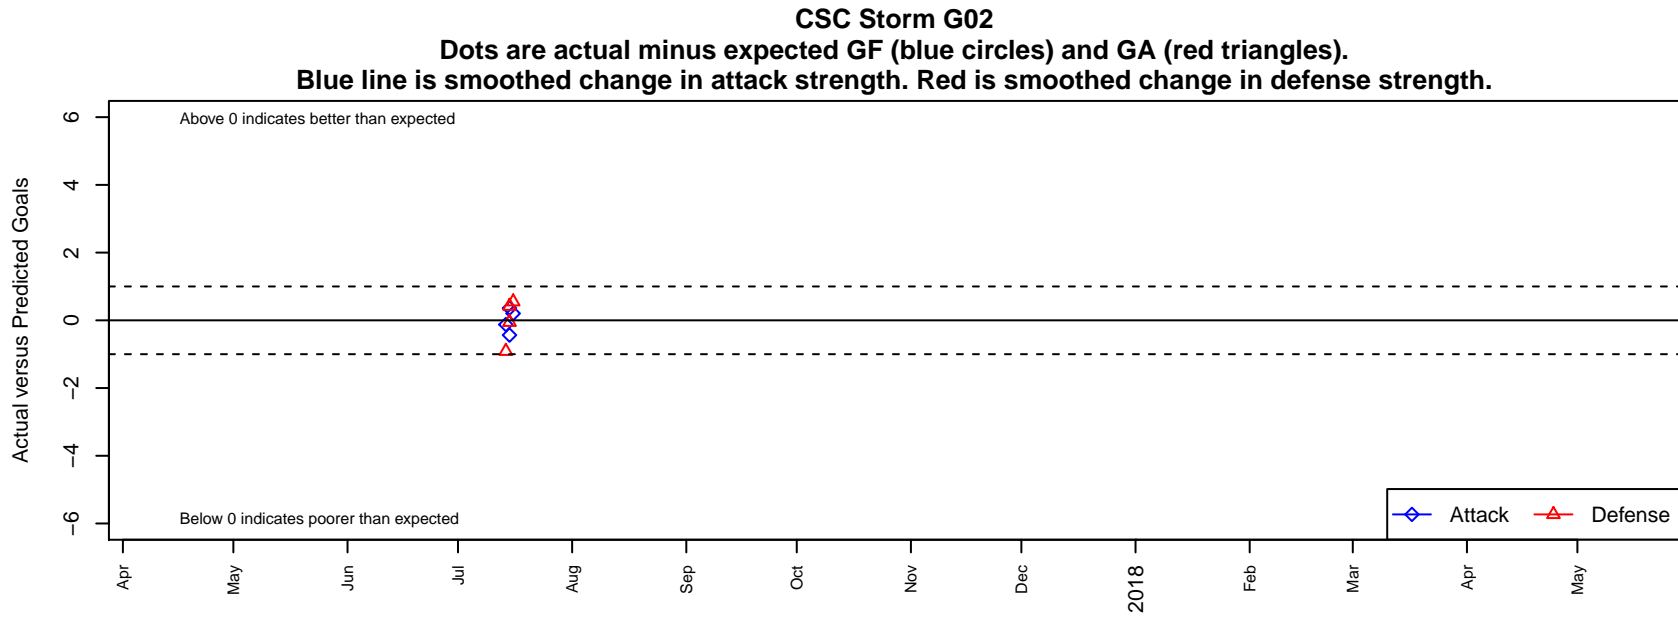

CSC Storm G02

Corvallis SC
Corvallis, OR
G02 total strength=1264
attack=6.71 defense=3.71

alt names used:

Venues played:
2017 Beaverton Cup U17 Silver

date	home		away		venue	pred.home	pred.away
2017-07-16	CSC Storm G02	2	Westside Timbers Samba TS G02	0	2017 Beaverton Cup U17 Silver	1.80	0.55
2017-07-15	CSC Storm G02	1	Seattle United Tango G01	3	2017 Beaverton Cup U17 Silver	0.64	2.94
2017-07-15	CSC Storm G02	0	Seattle United Tango G02	4	2017 Beaverton Cup U17 Silver	0.44	4.42
2017-07-14	Westside Timbers Samba TS G01	3	CSC Storm G02	1	2017 Beaverton Cup U17 Silver	2.09	1.12